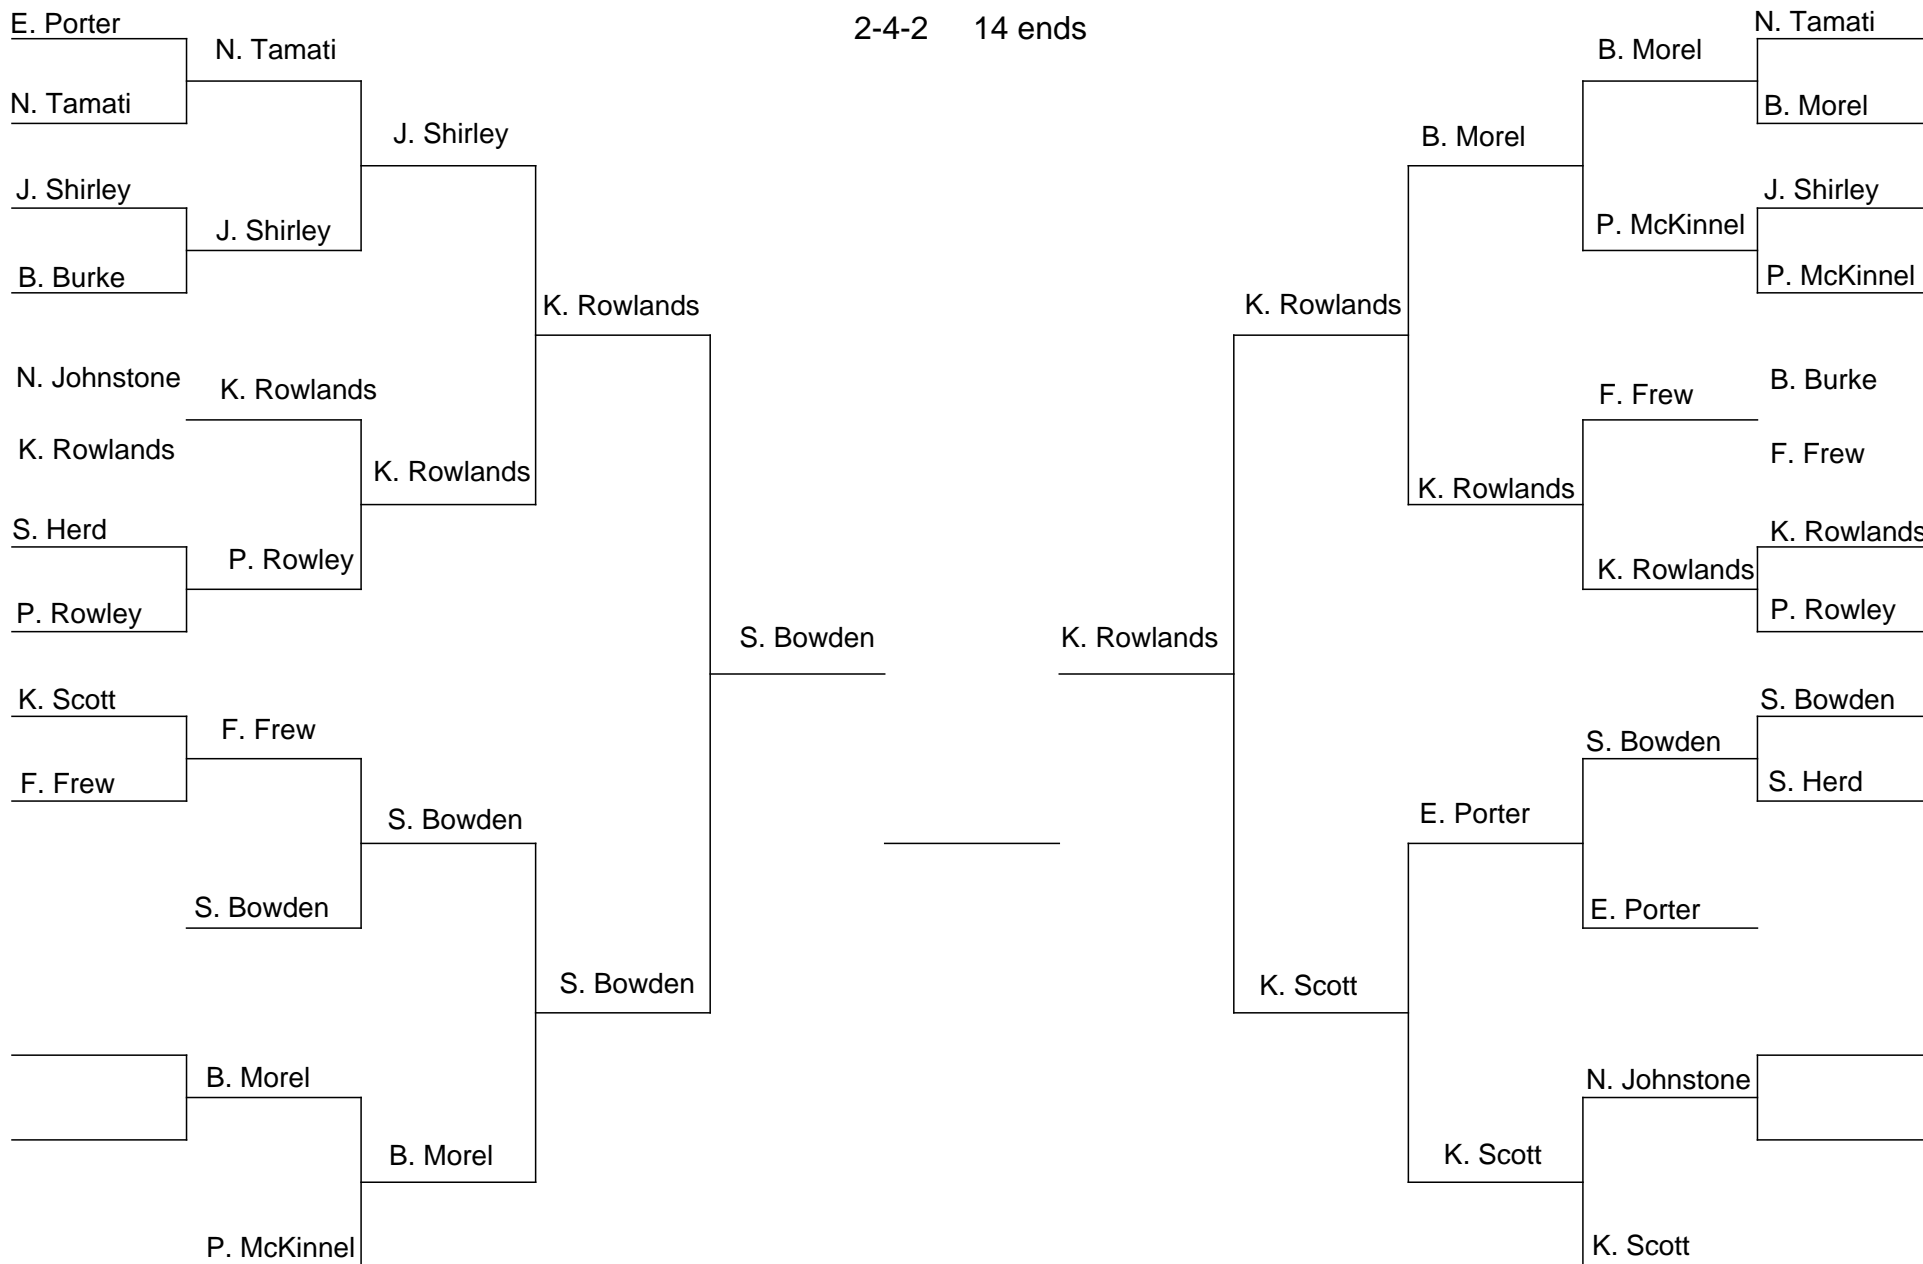

Play by 22/12

Play by 22/12

Mixed Pairs

2-4-2 14 ends

Please play by own arrangements