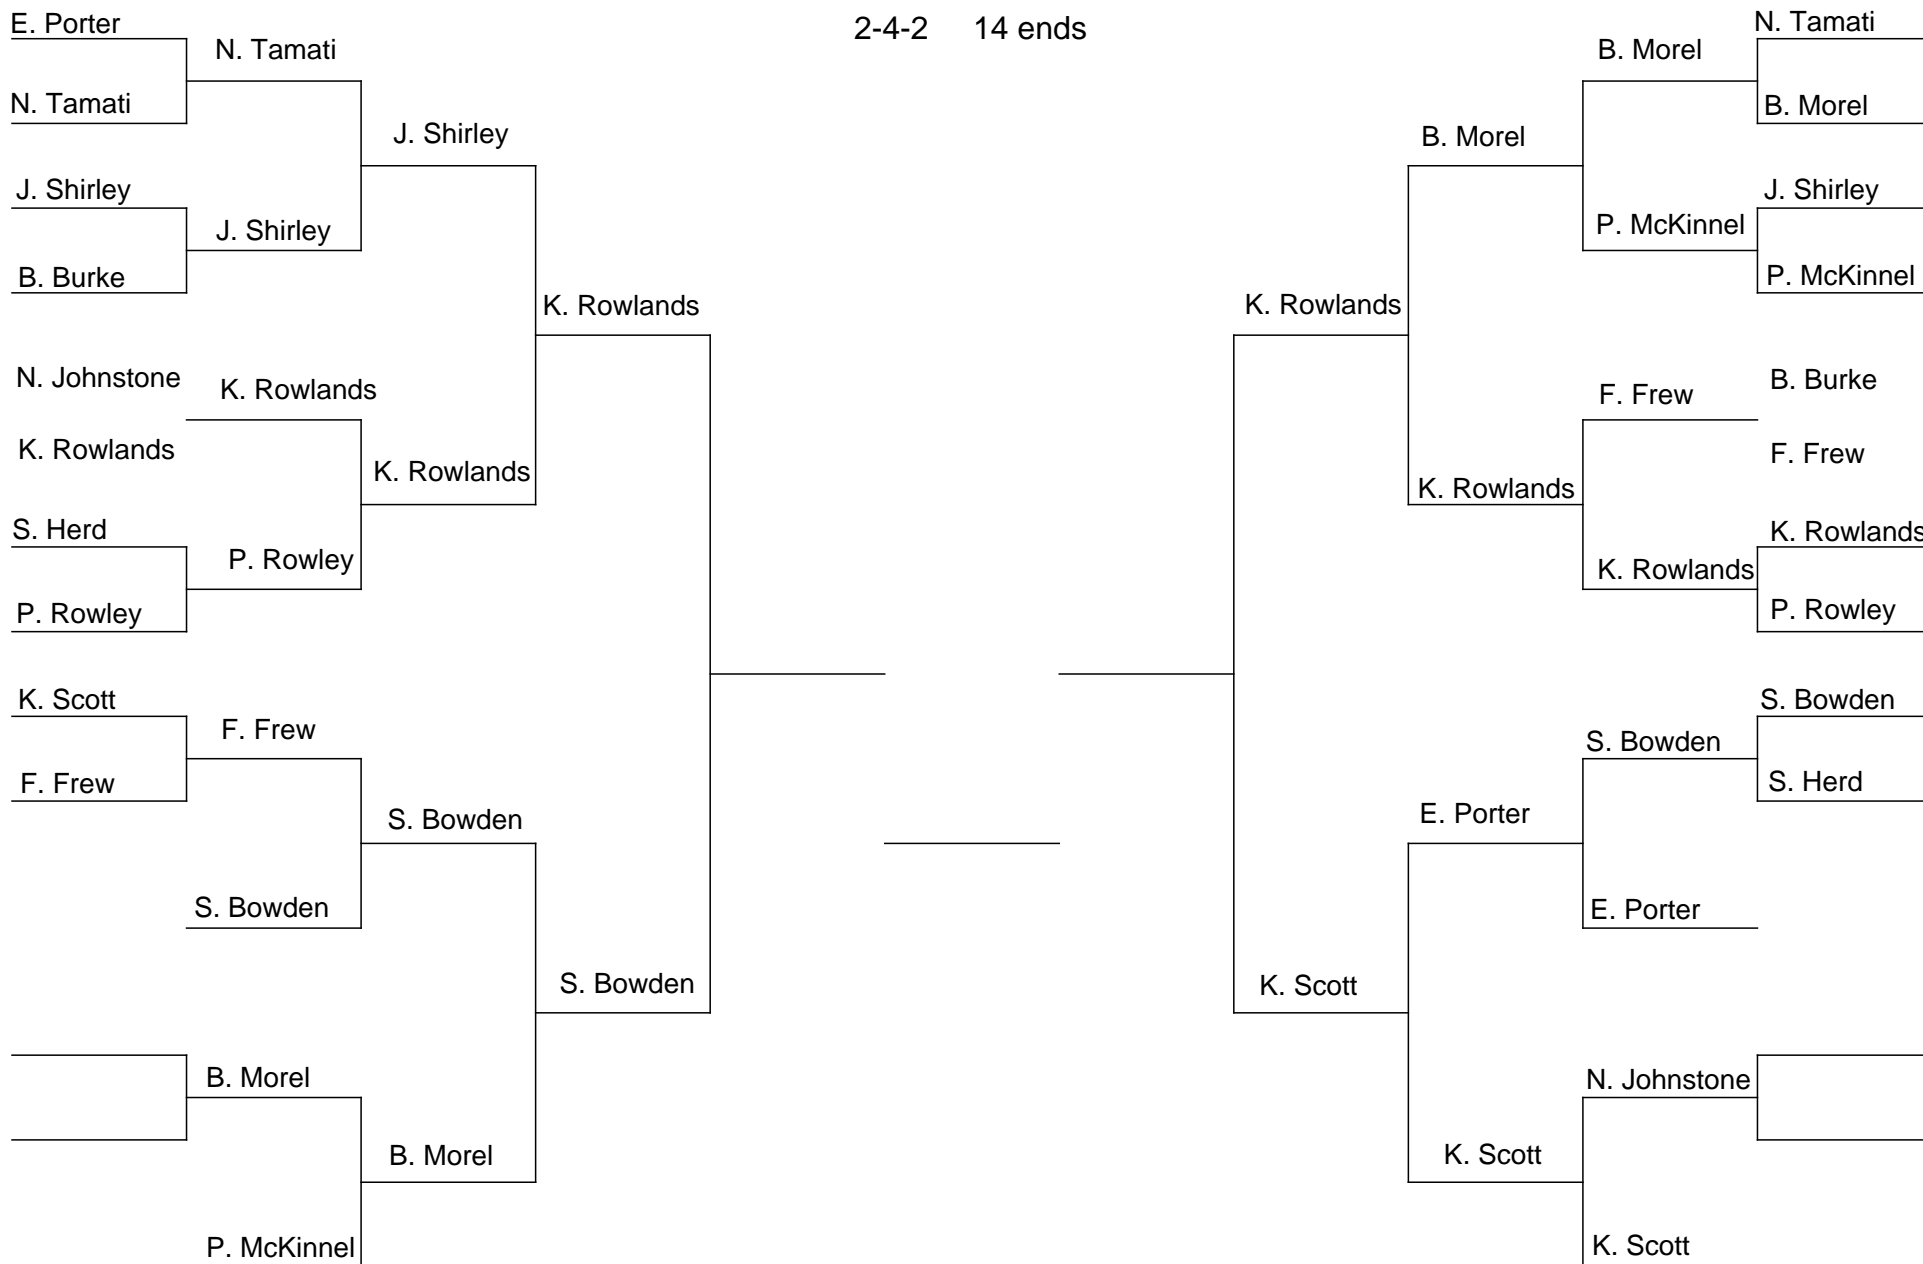

Play by 22/12

Play by 22/12

Mixed Pairs

2-4-2 14 ends

Please play by own arrangements