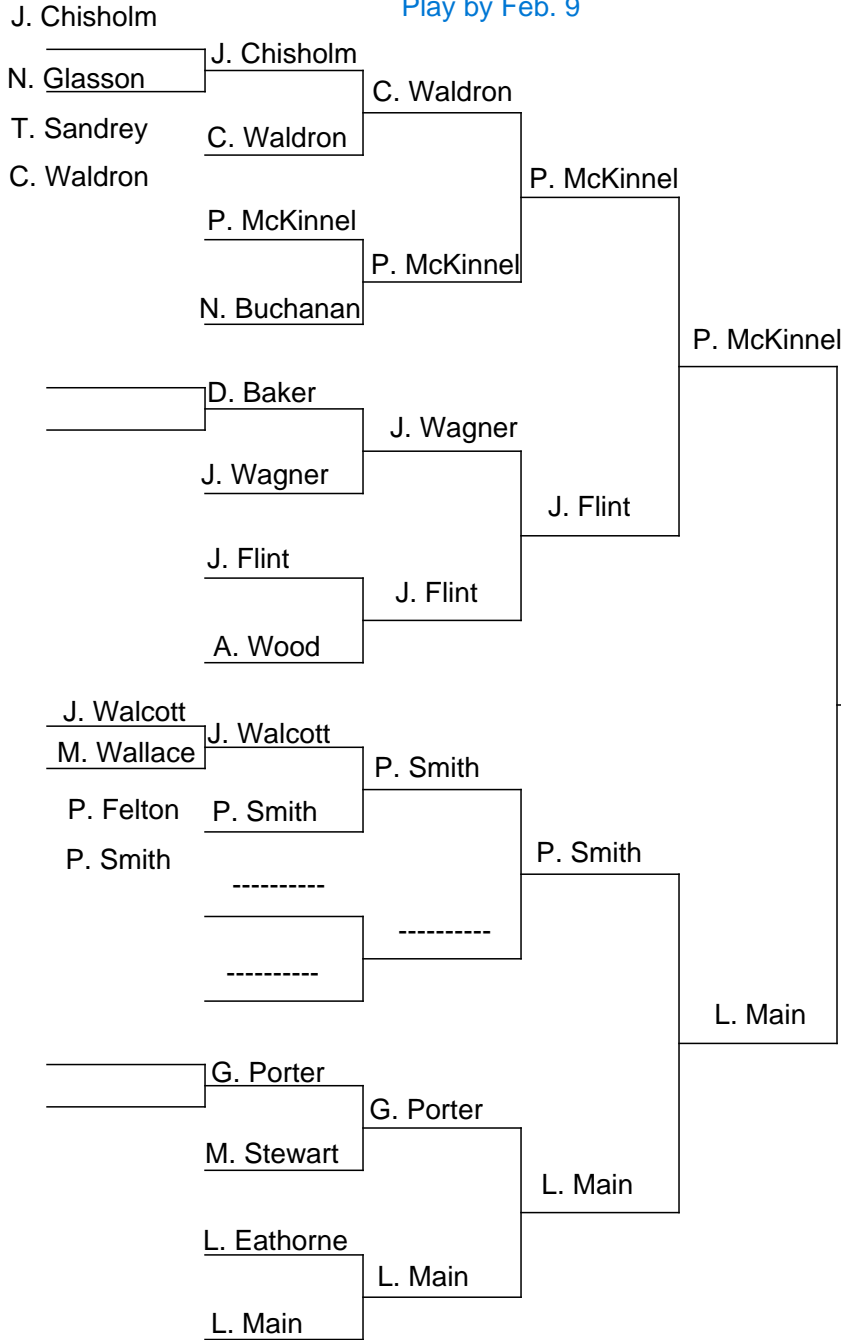

Play by 19/1

Play by Feb. 9

# Men's Pairs

18 ends

P. McKinnel

L. Eathorne

P. McKinnel

Paul McKinnel Bryan Burke

Play by 19/1

Play by Feb. 9