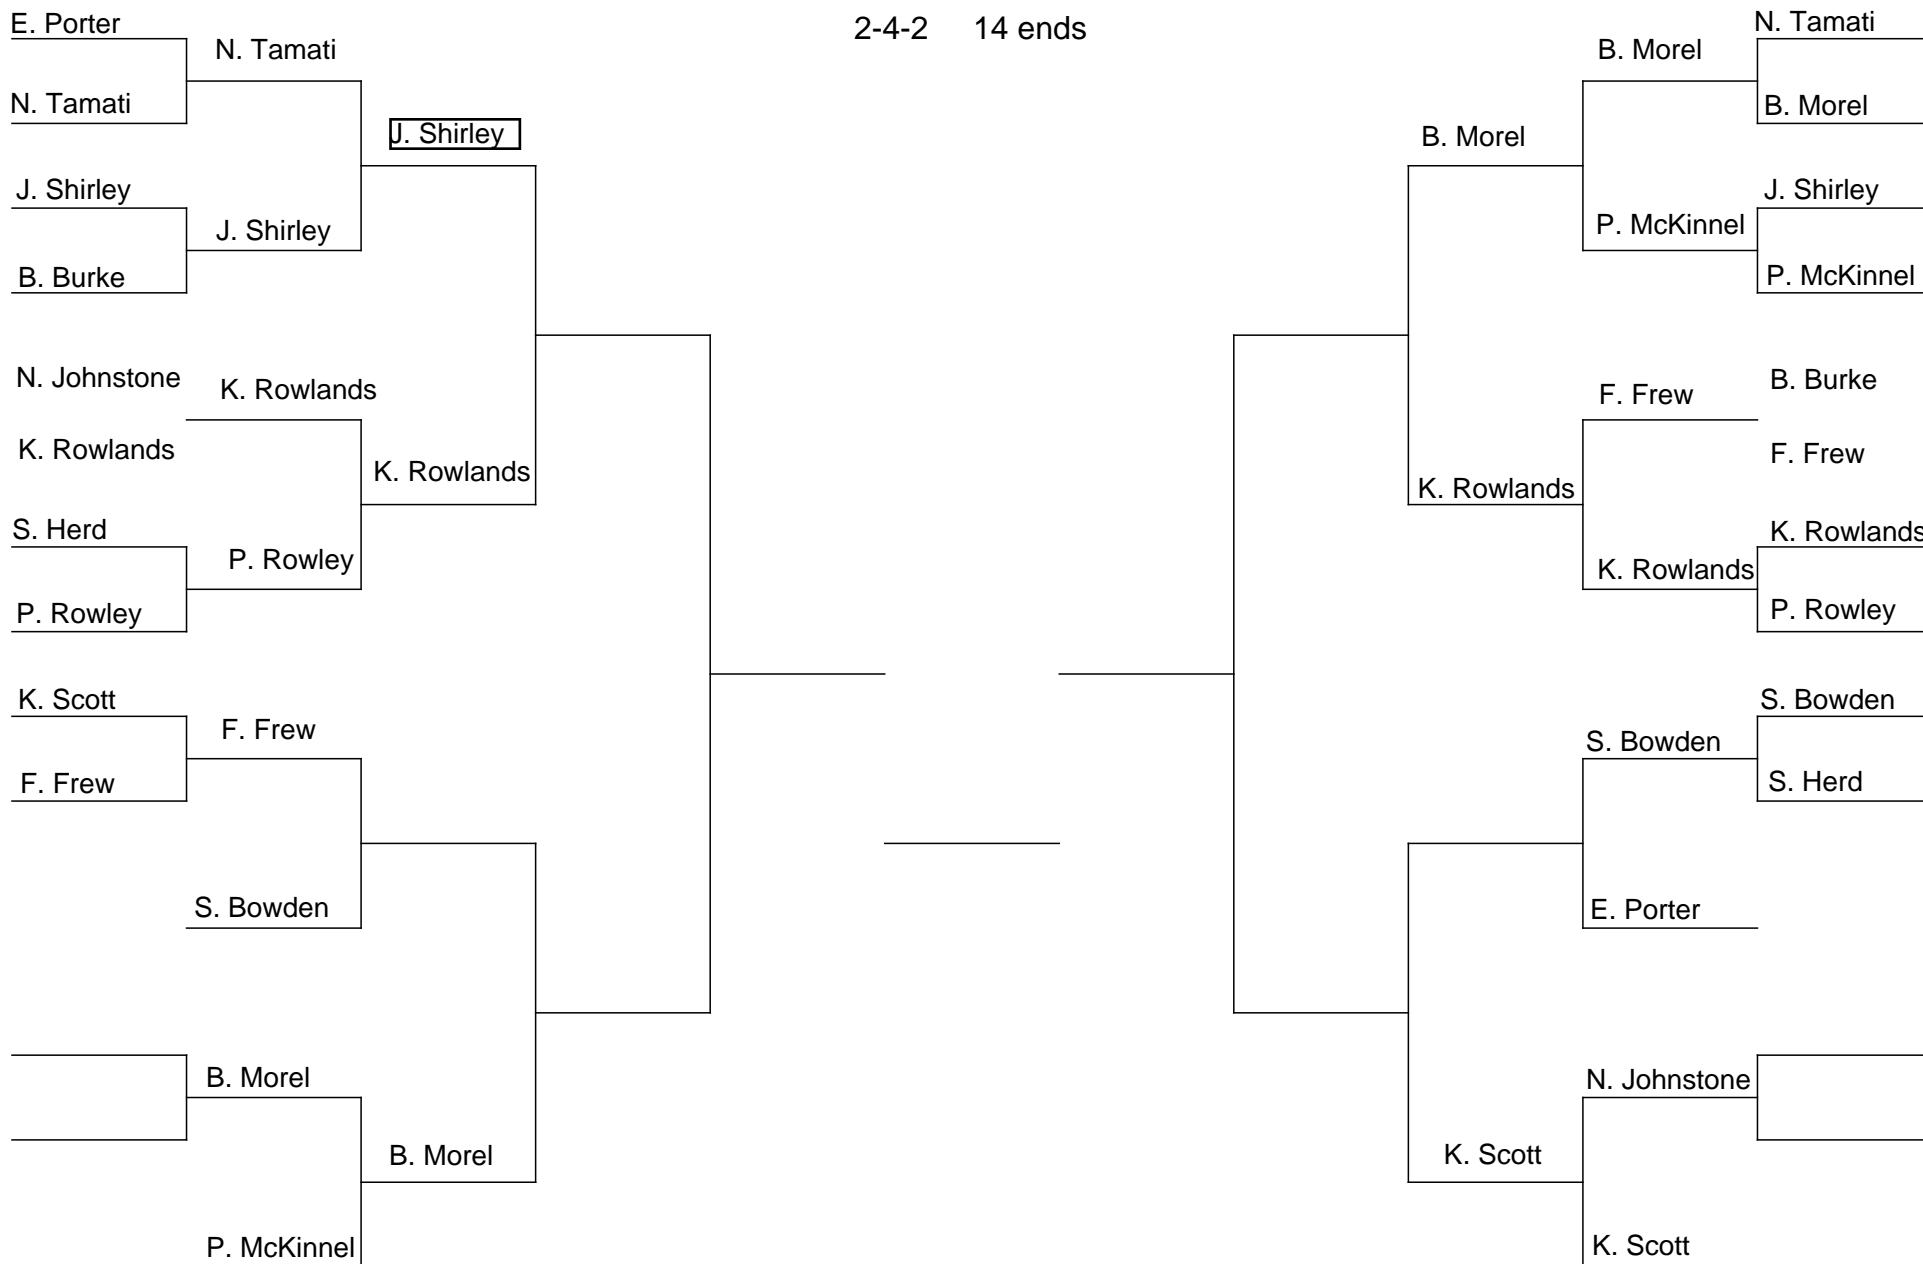

# Mixed Pairs

2-4-2 14 ends

Please play by own arrangements