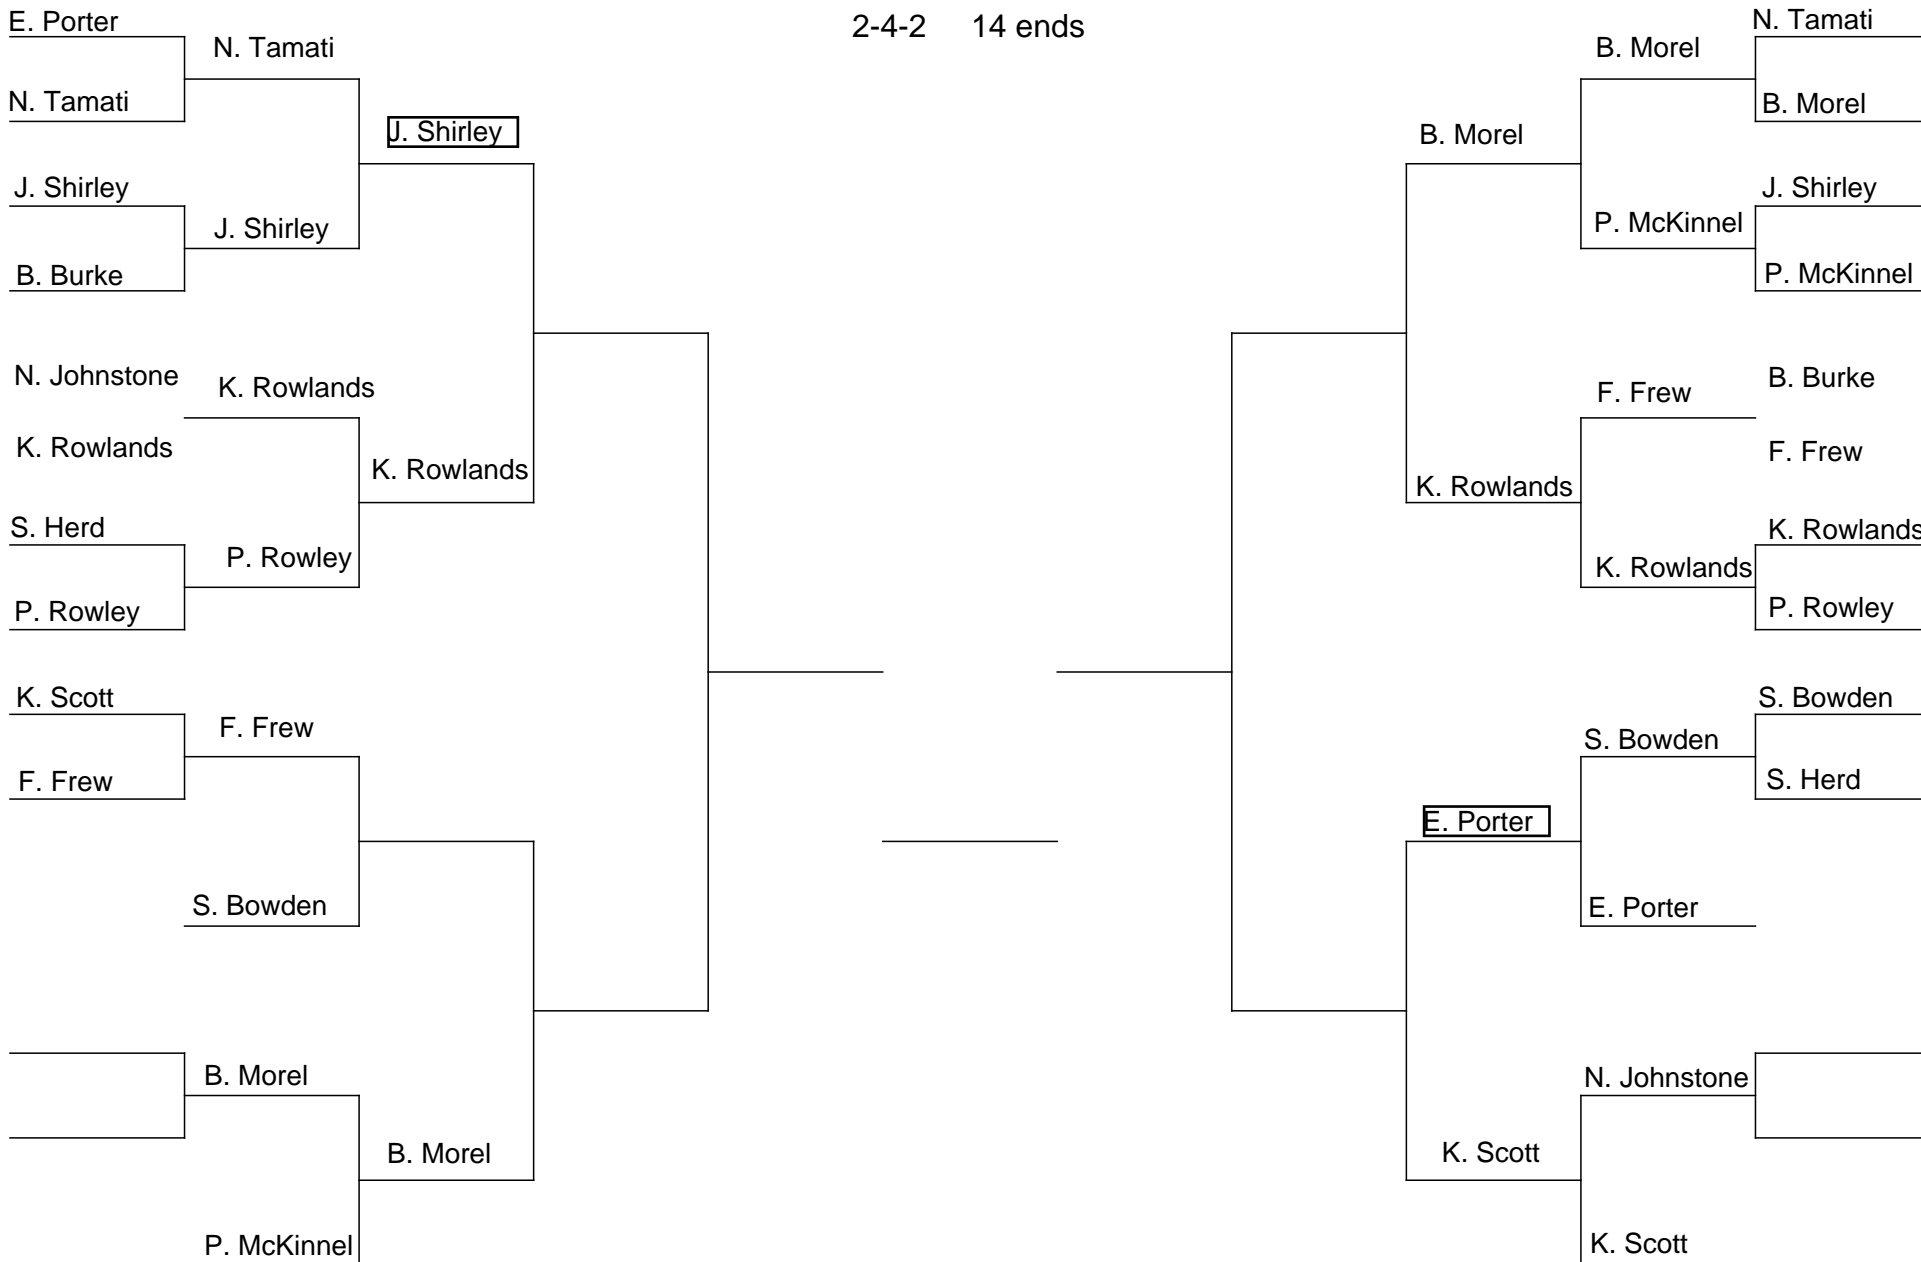

Play by 22/12

Play by 22/12

Mixed Pairs

2-4-2 14 ends

Please play by own arrangements