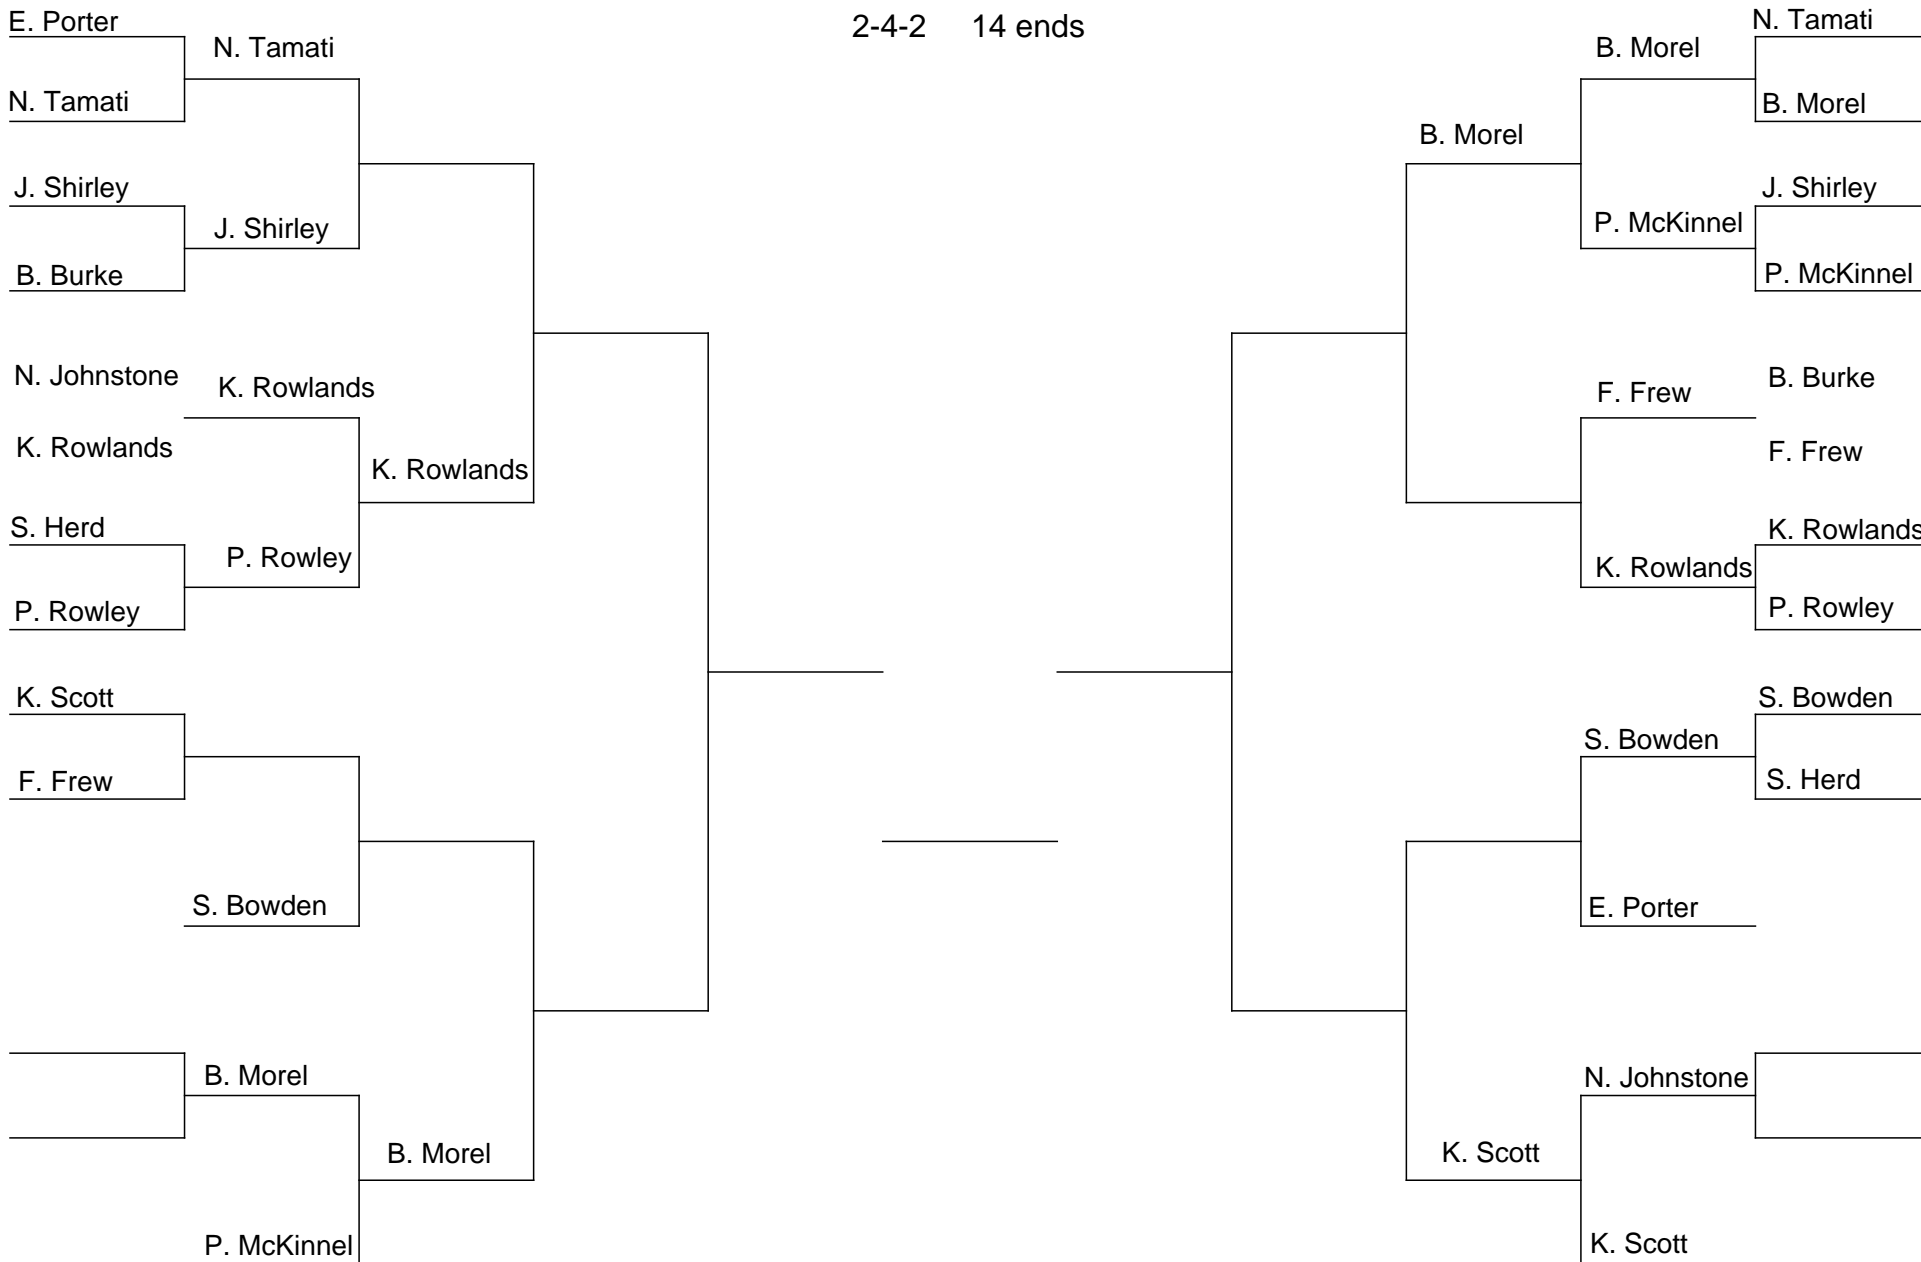

Play by 22/12

Play by 22/12

Mixed Pairs

2-4-2 14 ends

Please play by own arrangements